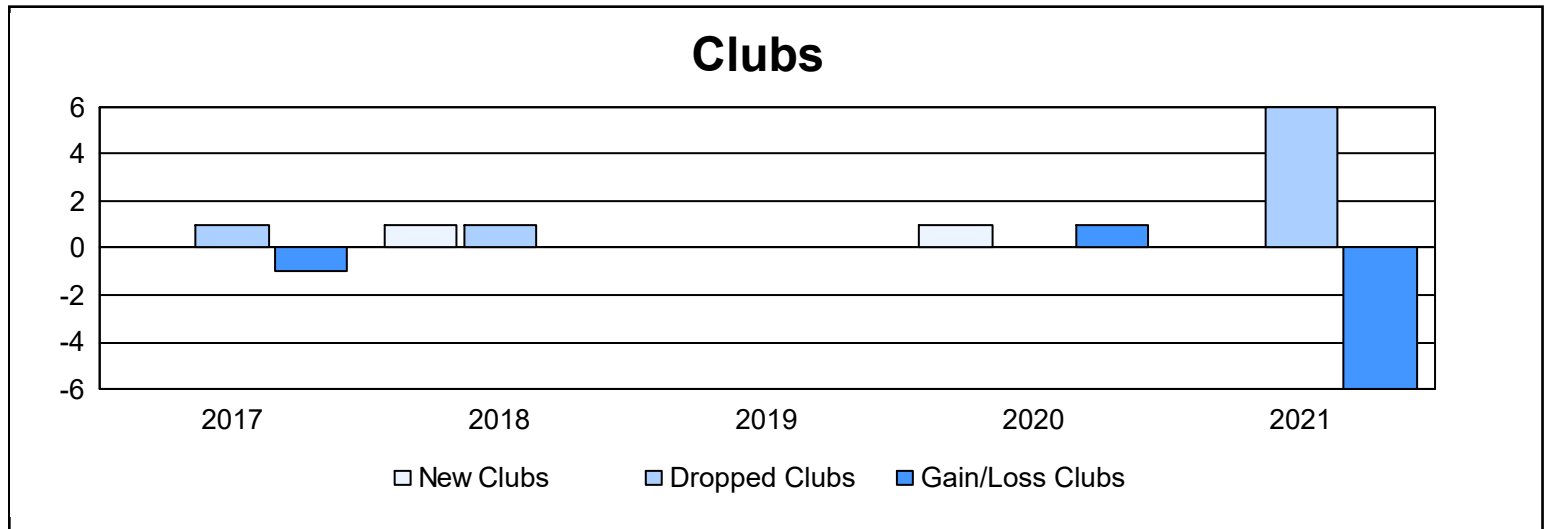

Year	New Clubs	Dropped Clubs	Gain/ Loss Clubs	New Members	Charter Members	Reinstate Members	Transfer Members	Total Member Added	Total Members Dropped	Gain/ Loss Members
2016-2017	0	1	-1	194	3	11	6	214	265	-51
2017-2018	1	1	0	265	25	10	17	317	276	41
2018-2019	0	0	0	185	0	6	10	201	267	-66
2019-2020	1	0	1	184	21	3	6	214	217	-3
2020-2021	0	6	-6	164	3	8	7	182	395	-213
<b>Average</b>	<b>0</b>	<b>2</b>	<b>-1</b>	<b>198</b>	<b>10</b>	<b>8</b>	<b>9</b>	<b>226</b>	<b>284</b>	<b>-58</b>

### Membership Composition June 2021 Cumulative